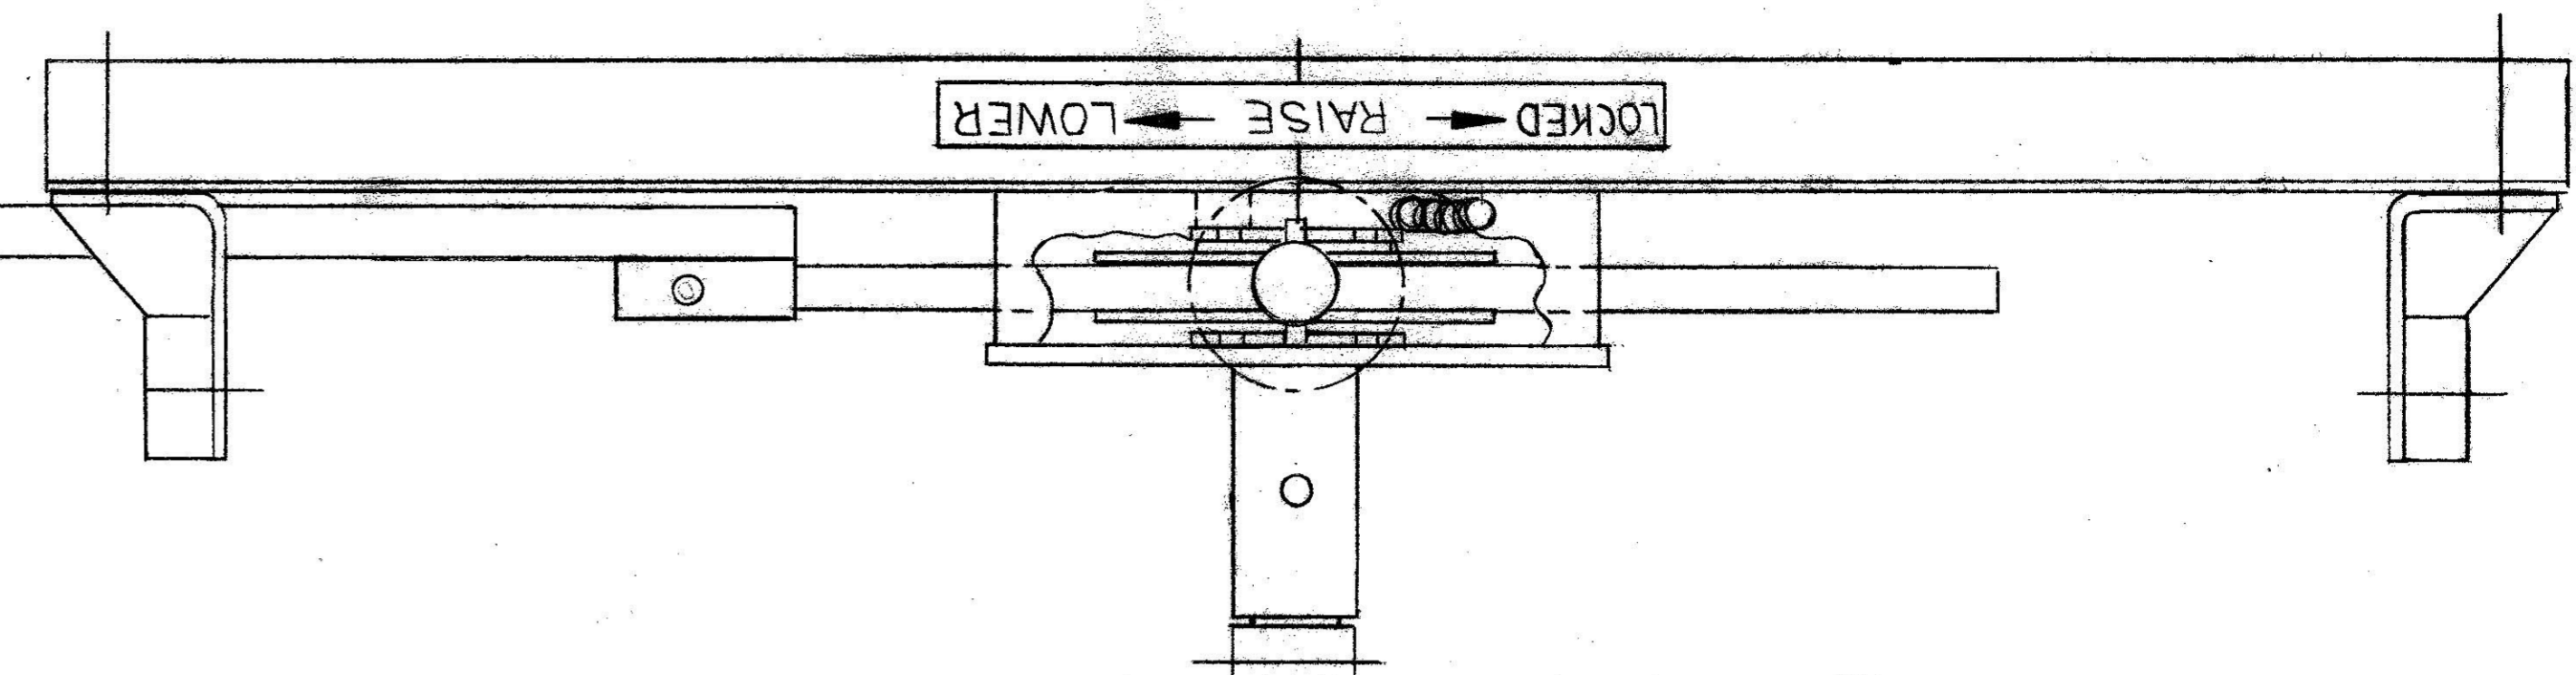

RT DOWN LOCK ASSY

TOP VIEW

FWD

2 TURNS OF WHEEL
TO RAISE GEAR

GEAR FUNCTION KNOB
(LOCKED - RAISE - LOWER)

RT STRUT RETRACT ASSY

AERO-SYSTEMS WICHITA, KS 67212		
SCALE: 1/1	APPROVED BY: N. L. FRANCE	DRAWN BY: JP
DATE: 12-1-90		REVISED: -
LANDING GEAR RETRACT ASSY		
CADET AIRCRAFT MODEL STF	DRAWING NUMBER	090