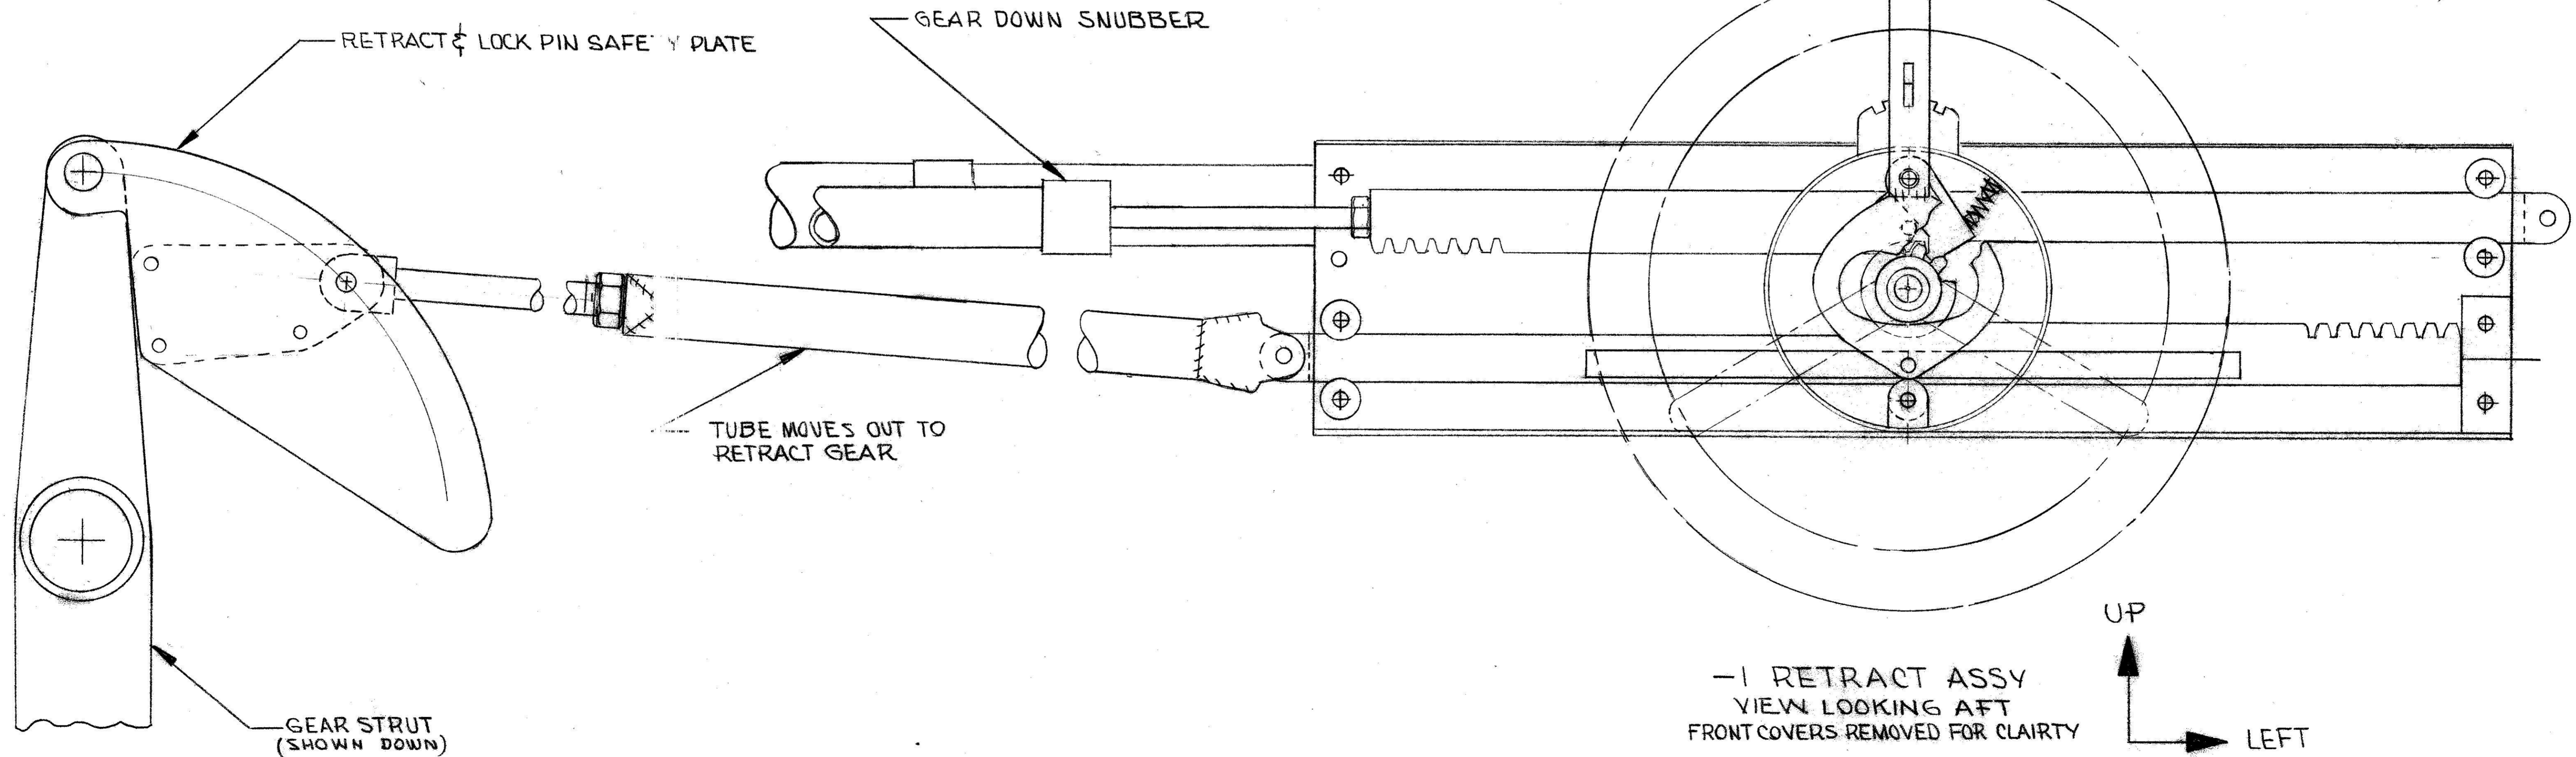

RT DOWN LOCK ASSY

TOP VIEW

FWD

2 TURNS OF WHEEL
TO RAISE GEAR

GEAR FUNCTION KNOB
(LOCKED - RAISE - LOWER)

RT STRUT RETRACT ASSY

AERO-SYSTEMS WICHITA, KS 67212		
SCALE: 1/1	APPROVED BY: N. L. FRANCE	DRAWN BY: JP
DATE: 12-1-90		REVISED: -
LANDING GEAR RETRACT ASSY		
CADET AIRCRAFT MODEL STF	DRAWING NUMBER	090